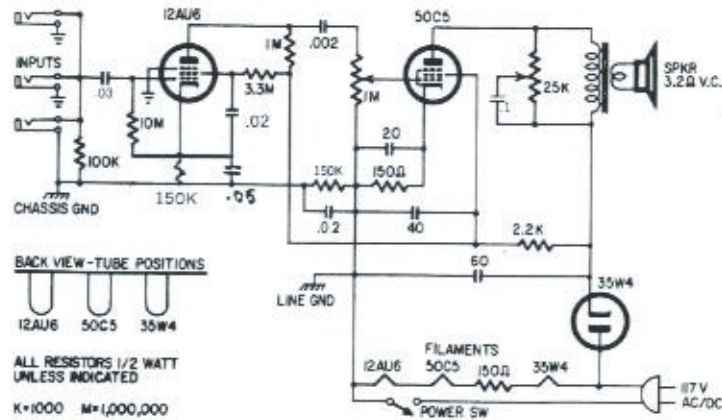

SCHEMATICS

MARK TWO