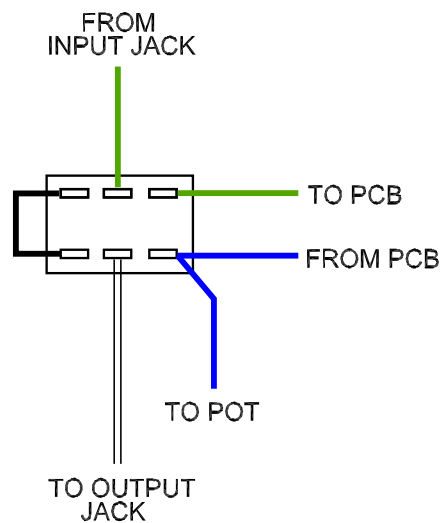

ORIGINAL CRYBABY SCHEMATIC

www.DIYGuitarist.com

CRYBABY FACTORY WIRING

USING SPDT SWITCH

TRUE BYPASS CONVERSION

USING DPDT SWITCH