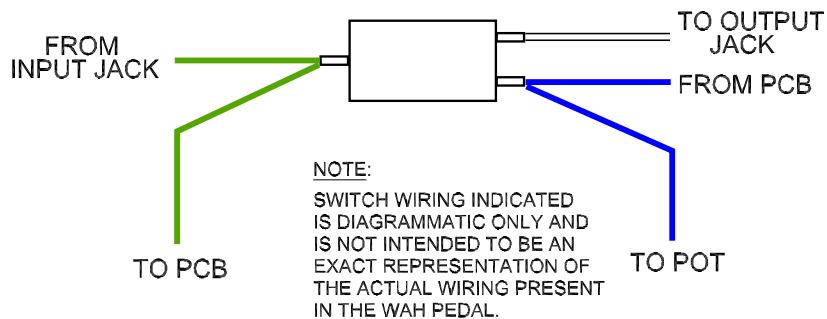

ORIGINAL CRYBABY SCHEMATIC

www.DIYGuitarist.com

CRYBABY FACTORY WIRING

USING SPDT SWITCH

TRUE BYPASS CONVERSION

USING DPDT SWITCH