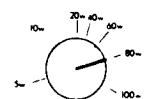

## Channel 1

California Lead

Classic

Low-Cut  
Classic

Normal

Hi-Gain  
Hybrid

Normal