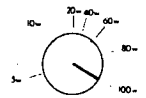

Channel 2

Smooth Clean